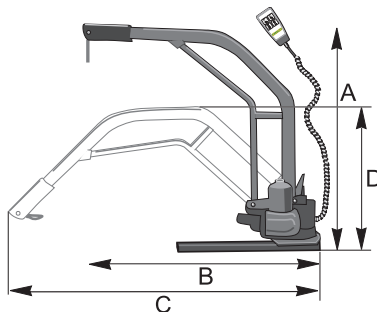

Carolift 90

A fixed wheelchair hoist with powered lift and swivel.

The Carolift 90 is a stylish wheelchair hoist designed for lifting mobility devices up to 90 kg into the back of a vehicle. The lift can be folded down to allow use in vehicles with sloping rear doors.

NOTE! The docking device is ordered separately.

Quick facts

- Powered lifting and swivel
- Operated with a hand control
- Suitable for station wagons, minivans or full-size vans
- Height and length adjusted by cutting
- Delivered with a universal mounting base
- EMC and crash test approved
- CE-marked

To guarantee your safety all Autoadapt products are designed and tested according to current directives and standards.

Specifications

LIFT CAPACITY	90 kg
WEIGHT	15 kg (including mounting bracket)
VOLTAGE	12 V
CURRENT CONSUMPTION	< 10 A (at max load)

A= 106 cm including mounting base. Height adjusted by cutting.
 B= 109 cm. Length adjusted by cutting.
 C= Max 141 cm folded
 D= Max 58 cm

MODEL	ARTICLE NO.
Carolift 90	100297